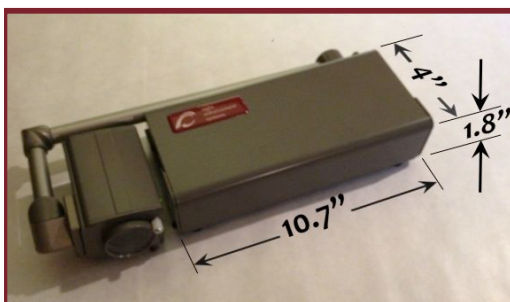

SceneEye-500

Optek Systems
authorized dealer

02 96 800 600

www.opteksystems.com.au

Ready-to-Use Portable Camera

- Near/Far
 - Easily see the front of the classroom
 - Look down at the things on your desk
- Works with Windows7 or Windows8 laptops or tablets
- Integrated tablet cradle
- Zoom magnification 50× or more
- Contrast enhancement
- Control via:
 - large integrated keypad
 - touchscreen gestures
 - laptop keyboard/mouse
- 10+ hours battery life
- Carrying case included
- Folds to compact 27×10×5cm (10.7×4×1.8")