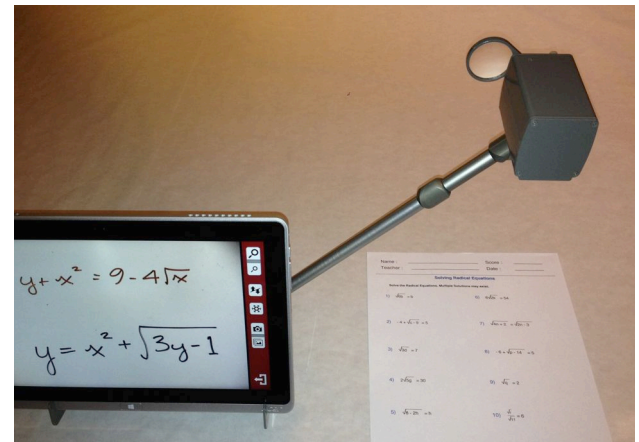

SceneEye-500

Optek Systems
authorized dealer

02 96 800 600

www.opteksystems.com.au

Ready-to-Use Portable Camera

- Near/Far
 - Easily see the front of the classroom
 - Look down at the things on your desk
- Works with Windows7 or Windows8 laptops or tablets
- Integrated tablet cradle
- Zoom magnification 50× or more
- Contrast enhancement
- Control via:
 - large integrated keypad
 - touchscreen gestures
 - laptop keyboard/mouse
- 10+ hours battery life
- Carrying case included
- Folds to compact 27×10×5cm (10.7×4×1.8")